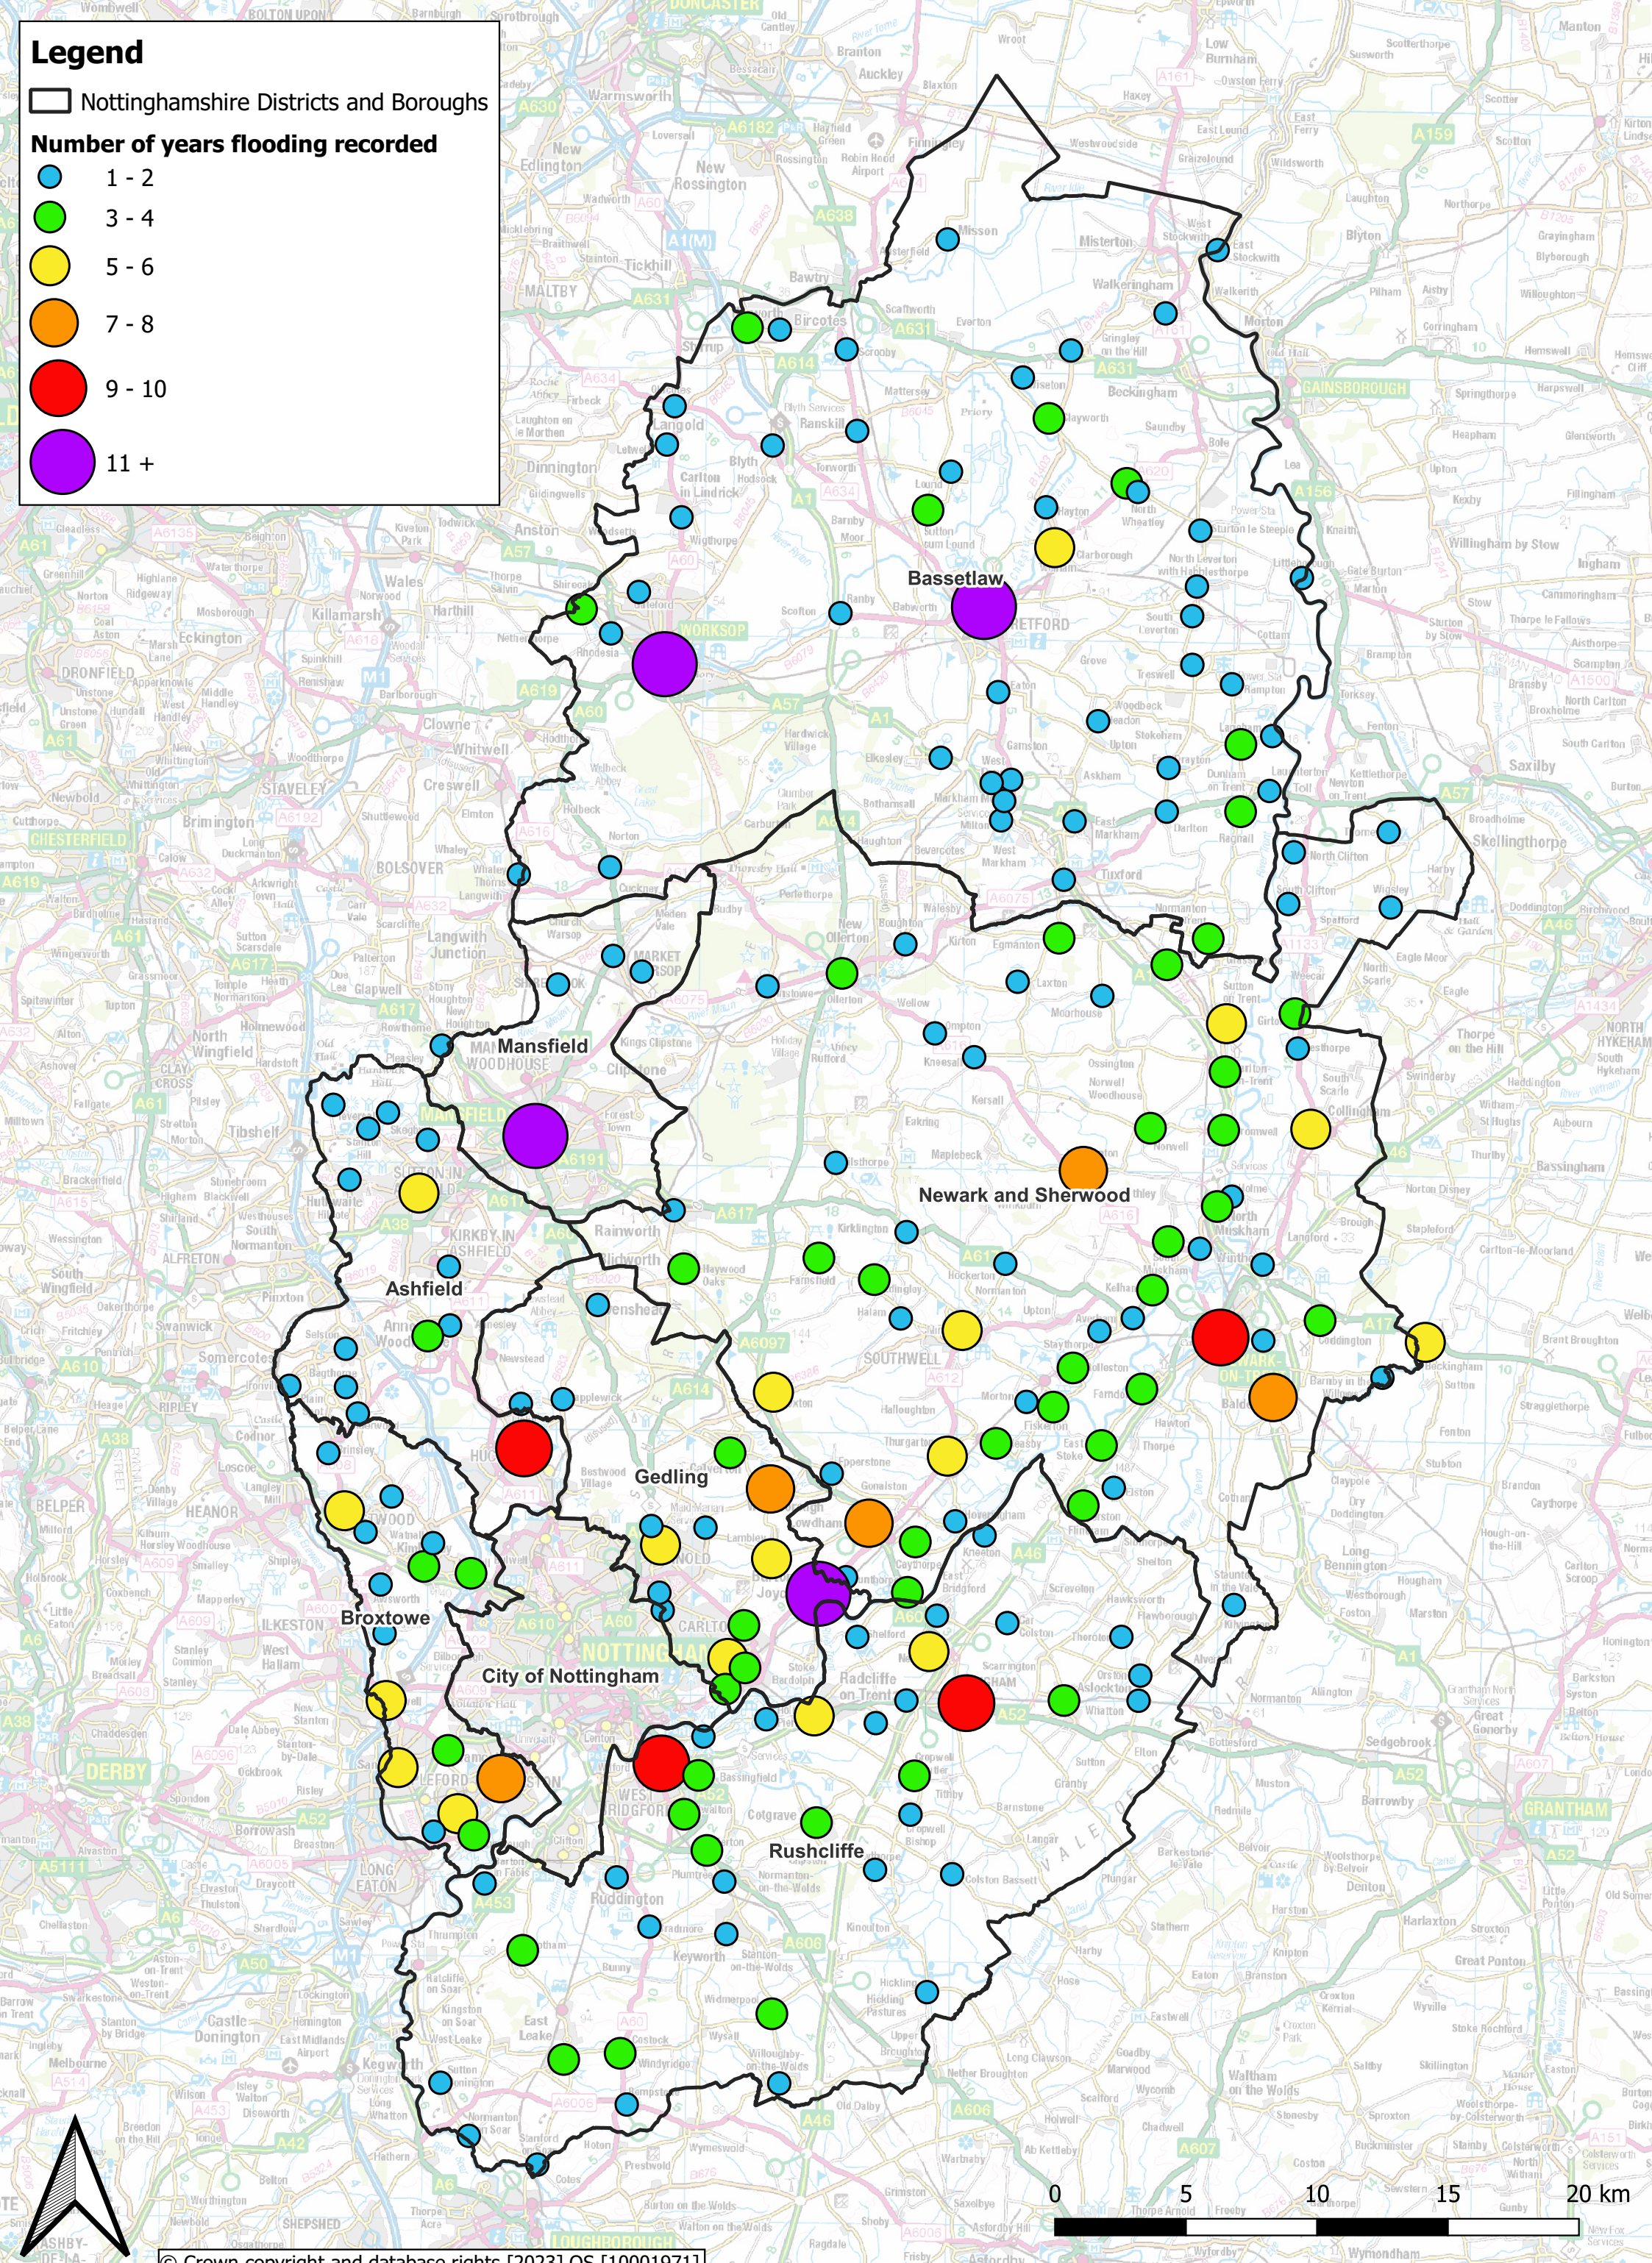

Legend

Nottinghamshire Districts and Boroughs

Number of years flooding recorded

- 1 - 2
- 3 - 4
- 5 - 6
- 7 - 8
- 9 - 10
- 11 +

© Crown copyright and database rights [2023] OS [10001971]

**Nottinghamshire
County Council**

Nottinghamshire PFRA

Recorded flood events 1998-2022

Scale: 1:350000

Date: 08/12/2022