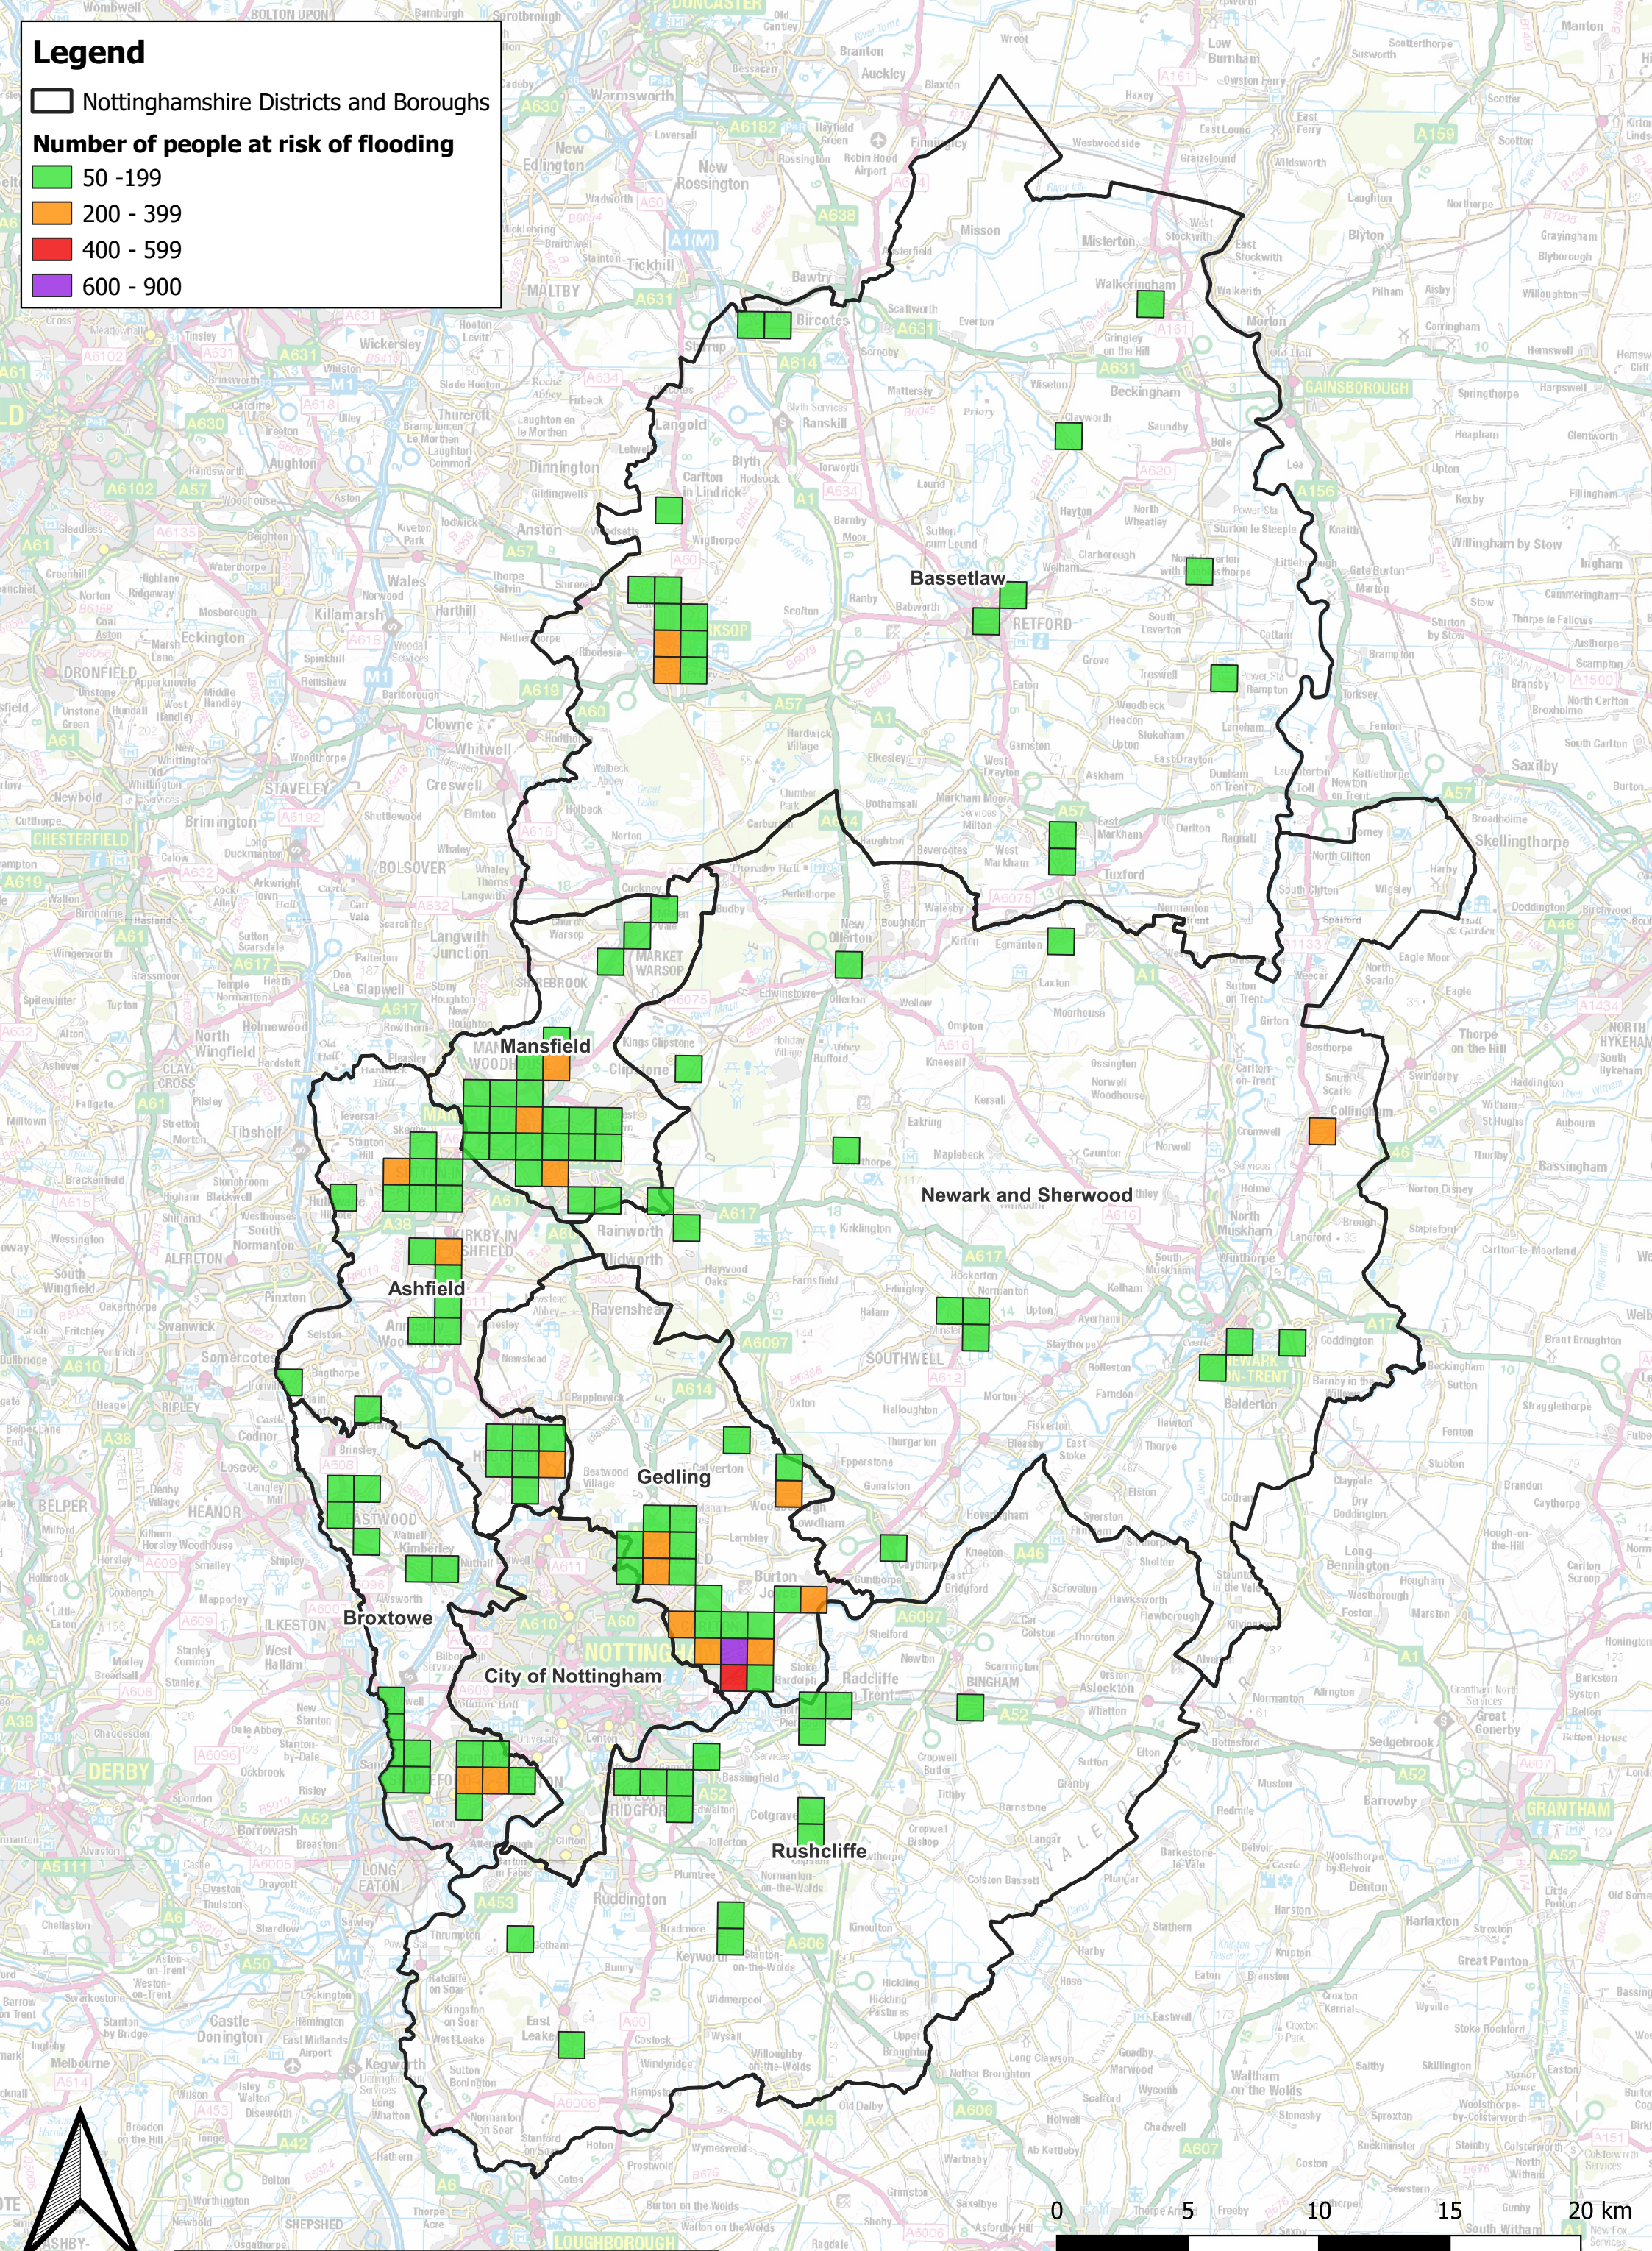

Legend

Nottinghamshire Districts and Boroughs

Number of people at risk of flooding

- 50 - 199
- 200 - 399
- 400 - 599
- 600 - 900

© Crown copyright and database rights [2023] OS [10001971]

**Nottinghamshire
County Council**

Nottinghamshire PFRA

Number of people at risk of flooding

Scale: 1:350000

Date: 23/11/2022