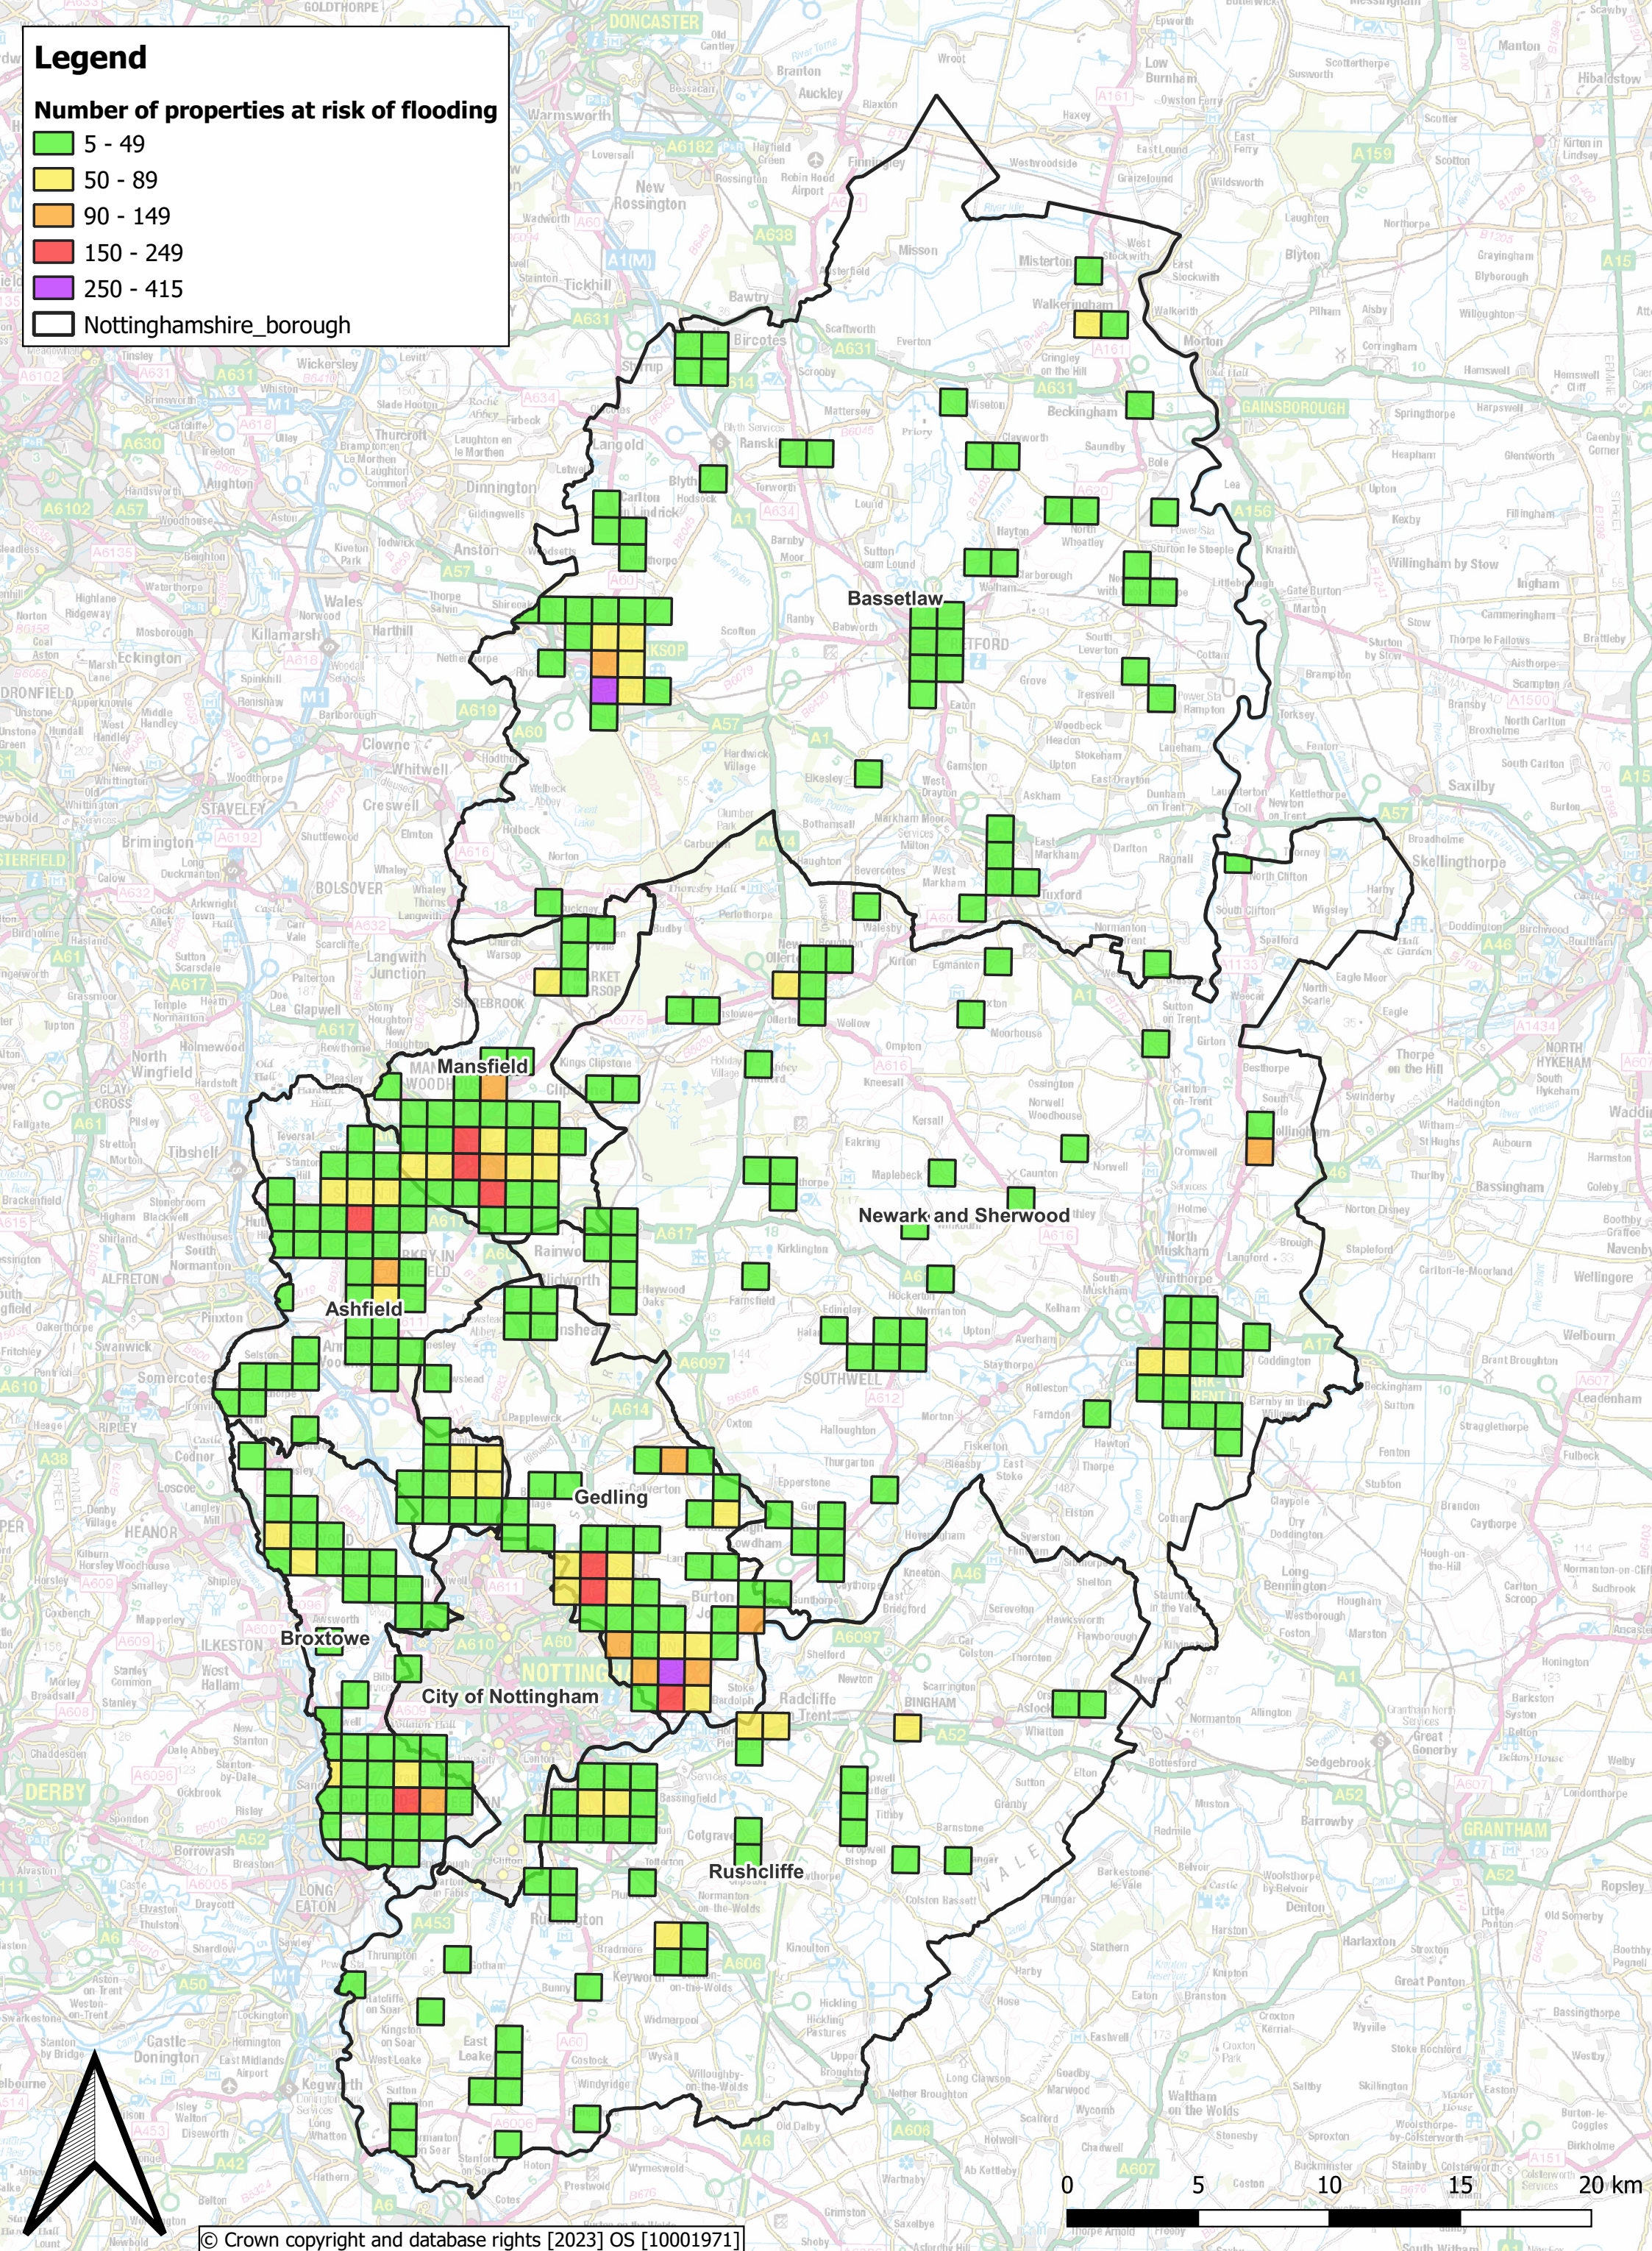

Legend

Number of properties at risk of flooding

- 5 - 49
- 50 - 89
- 90 - 149
- 150 - 249
- 250 - 415

Nottinghamshire_borough

© Crown copyright and database rights [2023] OS [10001971]

Nottinghamshire PFRA

Number of properties at risk of flooding

Scale: 1:350000

Date: 01/12/2022