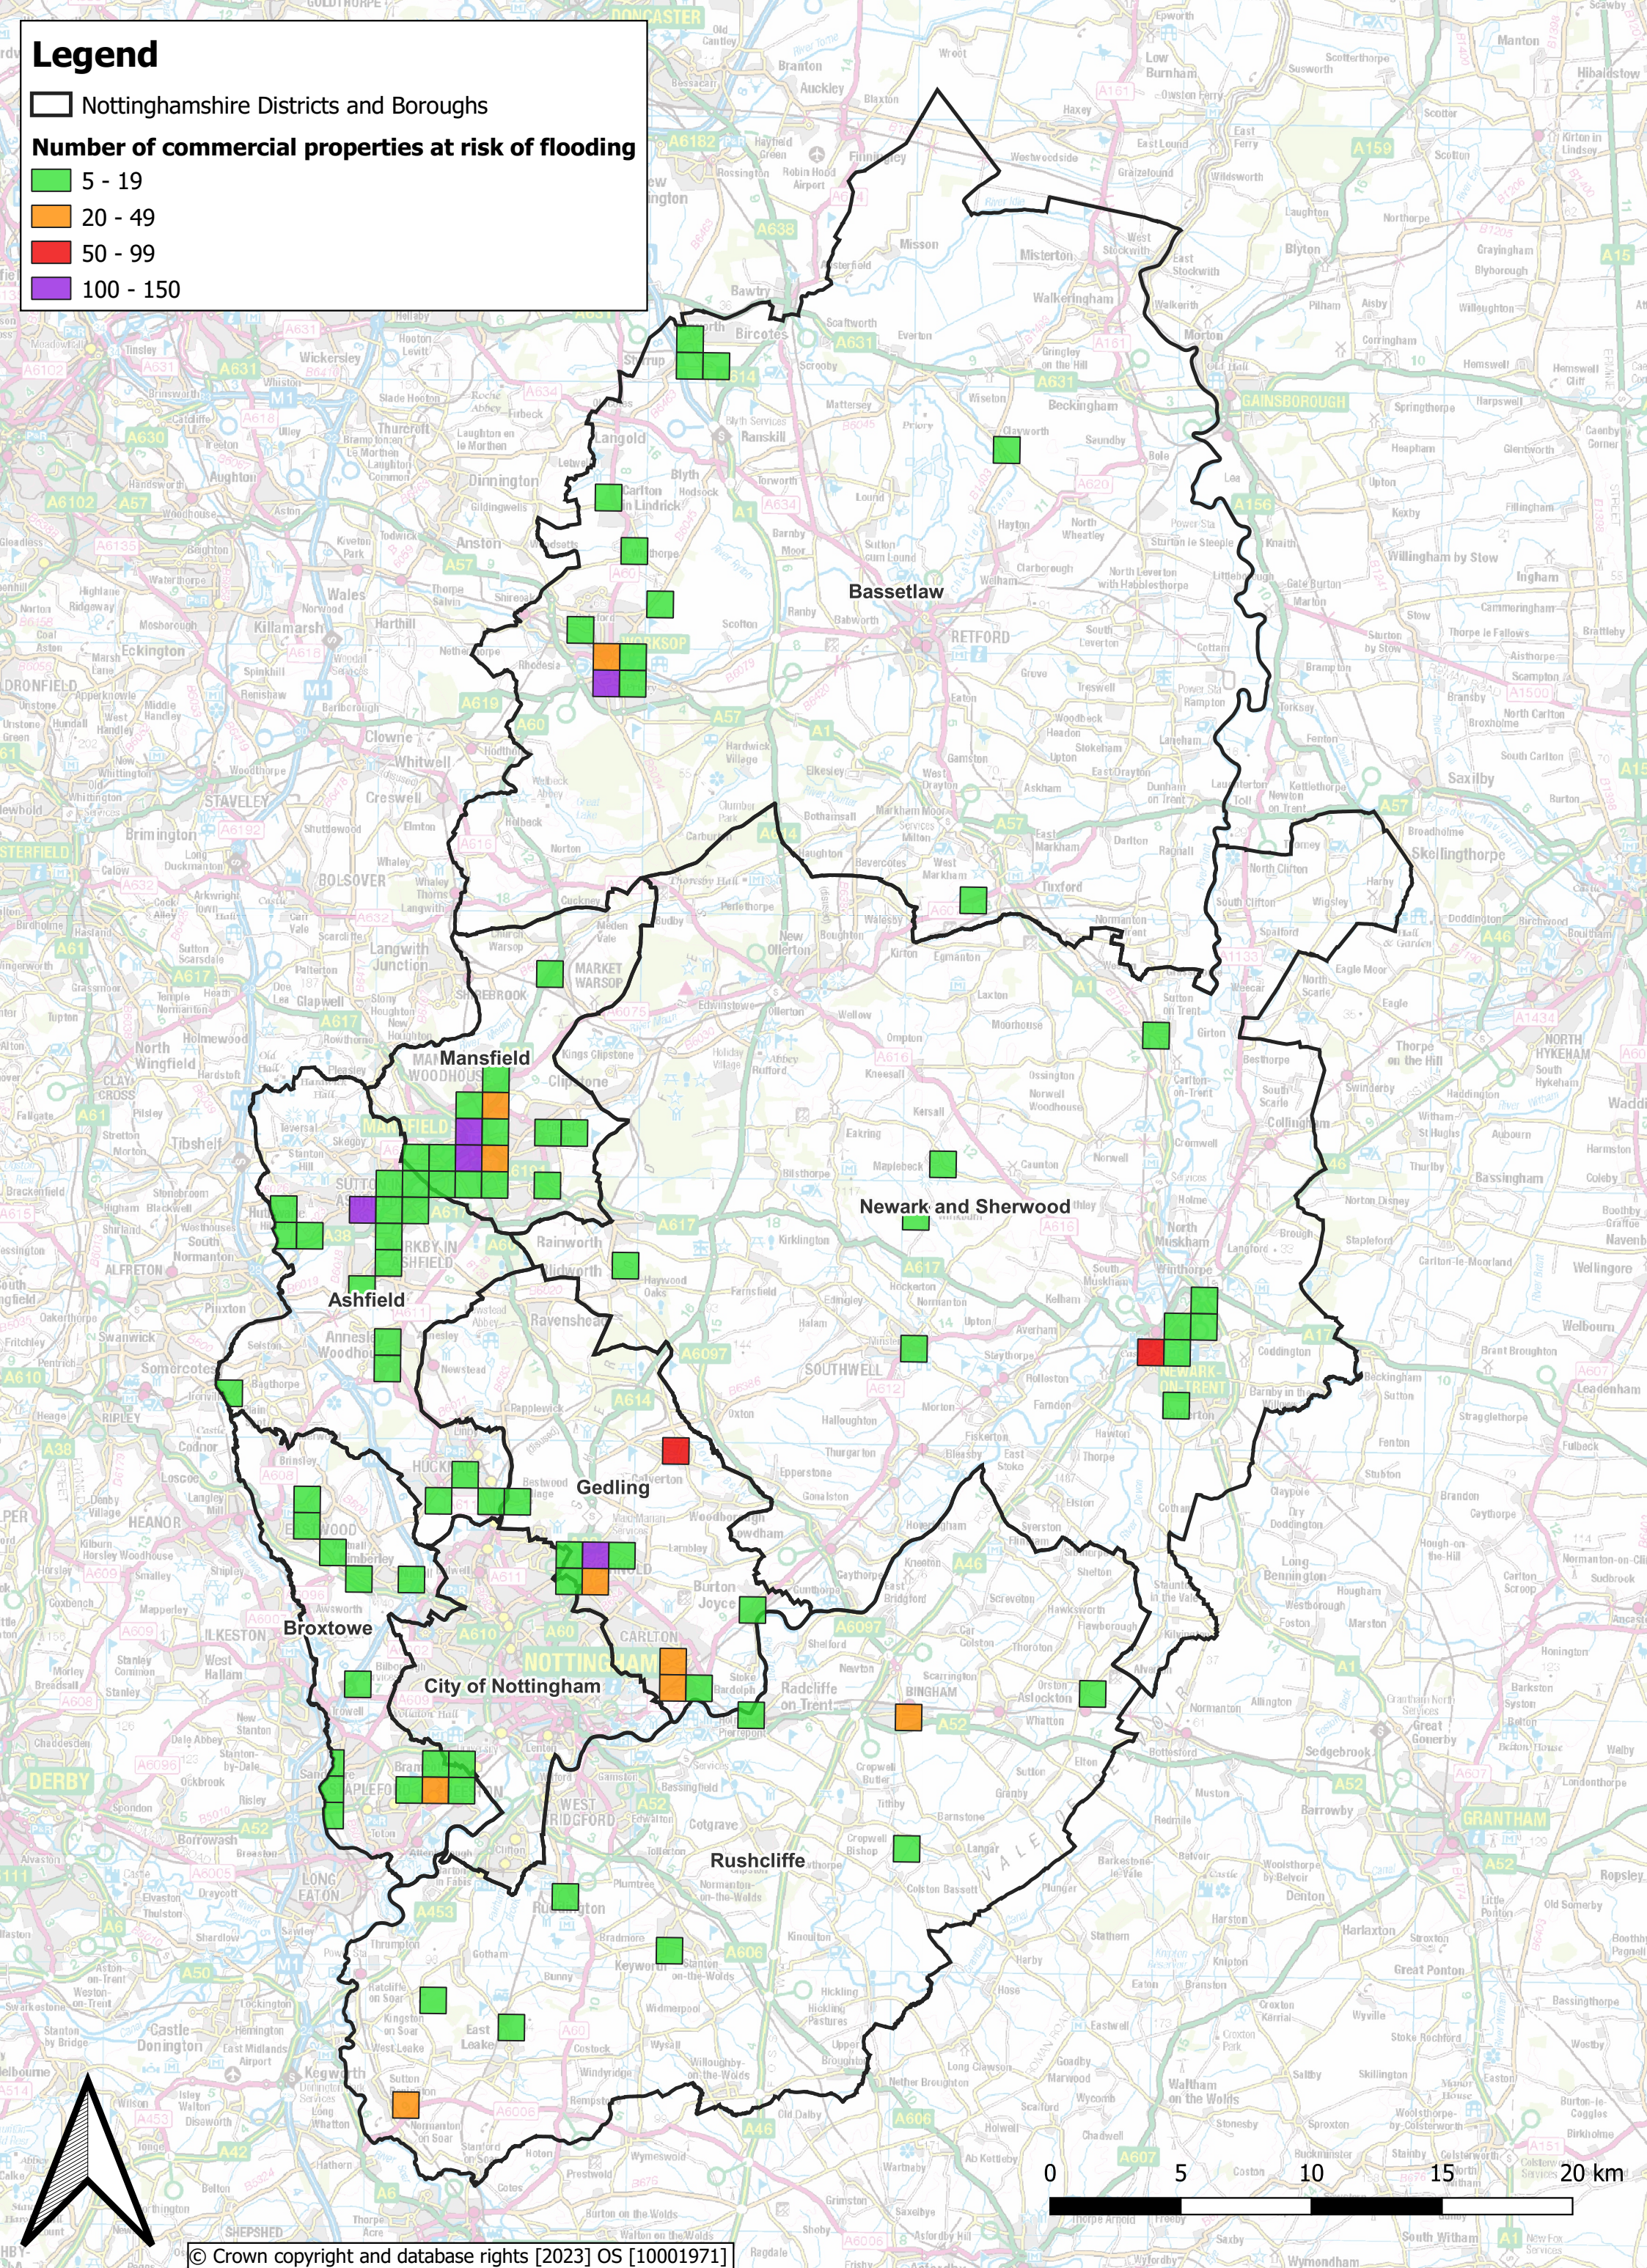

# Legend

Nottinghamshire Districts and Boroughs

Number of commercial properties at risk of flooding

- 5 - 19
- 20 - 49
- 50 - 99
- 100 - 150

© Crown copyright and database rights [2023] OS [10001971]

**Nottinghamshire  
County Council**

**Nottinghamshire PRFA**

Number of commercial properties at risk of surface water flooding

Scale: 1:350000

Date: 23/11/2022