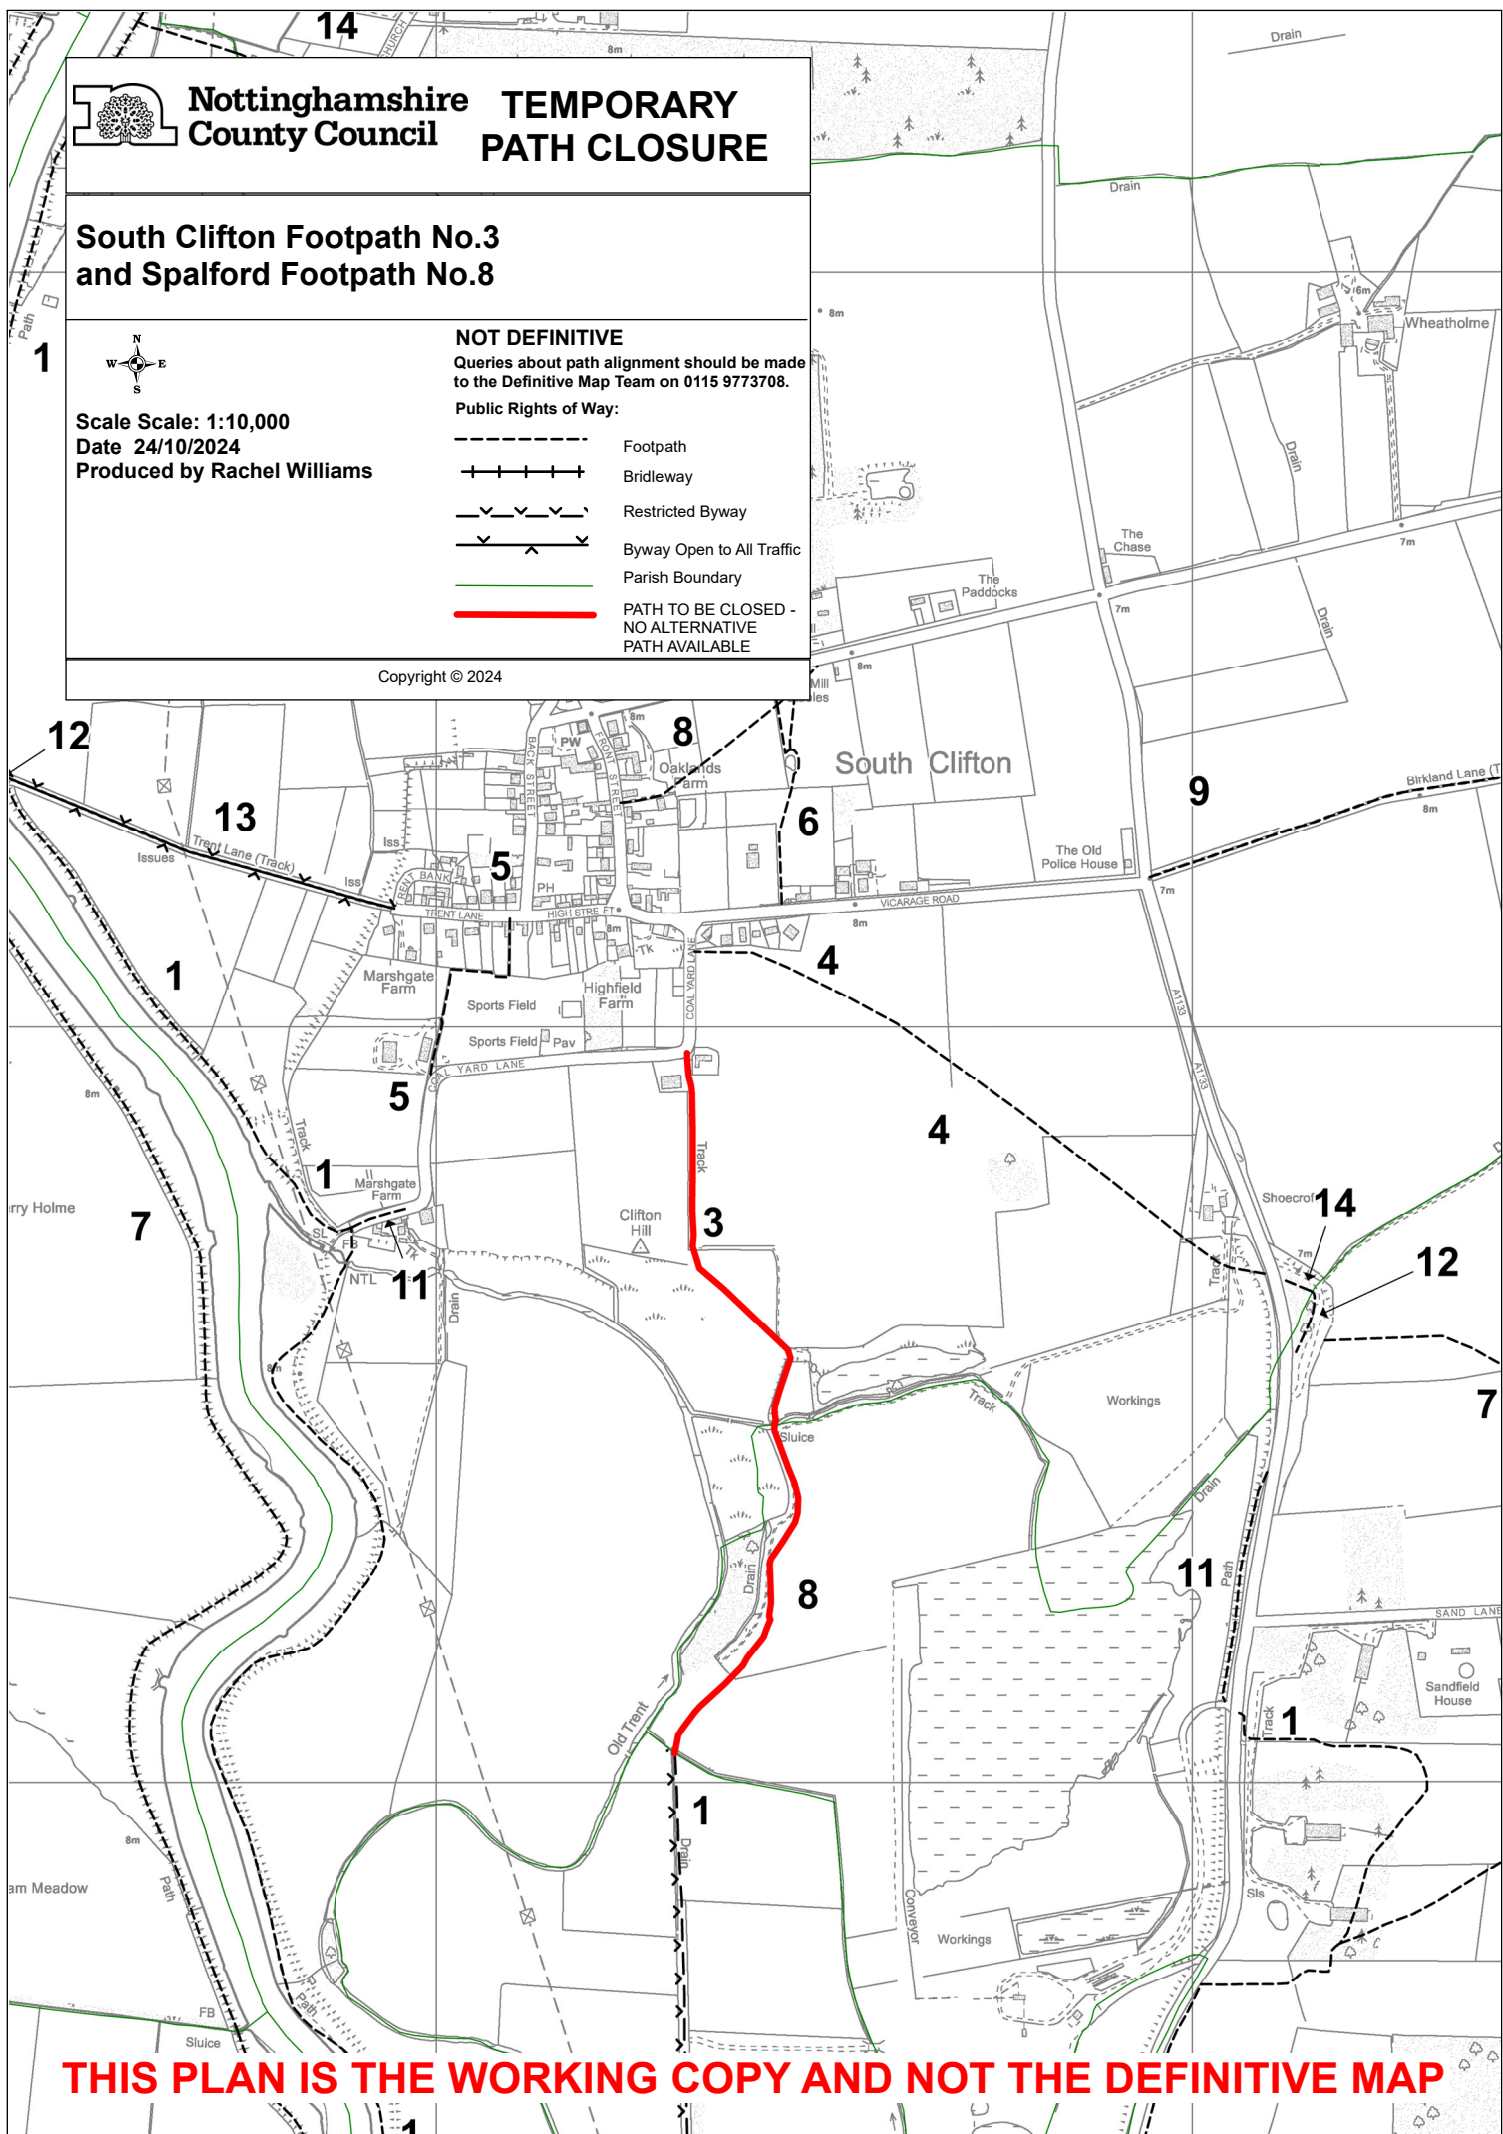

**Nottinghamshire
County Council**

TEMPORARY PATH CLOSURE

South Clifton Footpath No.3 and Spalford Footpath No.8

1

Scale Scale: 1:10,000

Date 24/10/2024

Produced by Rachel Williams

NOT DEFINITIVE

Queries about path alignment should be made to the Definitive Map Team on 0115 9773708.

Public Rights of Way:

-  Footpath
-  Bridleway
-  Restricted Byway
-  Byway Open to All Traffic
-  Parish Boundary
-  PATH TO BE CLOSED - NO ALTERNATIVE PATH AVAILABLE

Copyright © 2024

THIS PLAN IS THE WORKING COPY AND NOT THE DEFINITIVE MAP