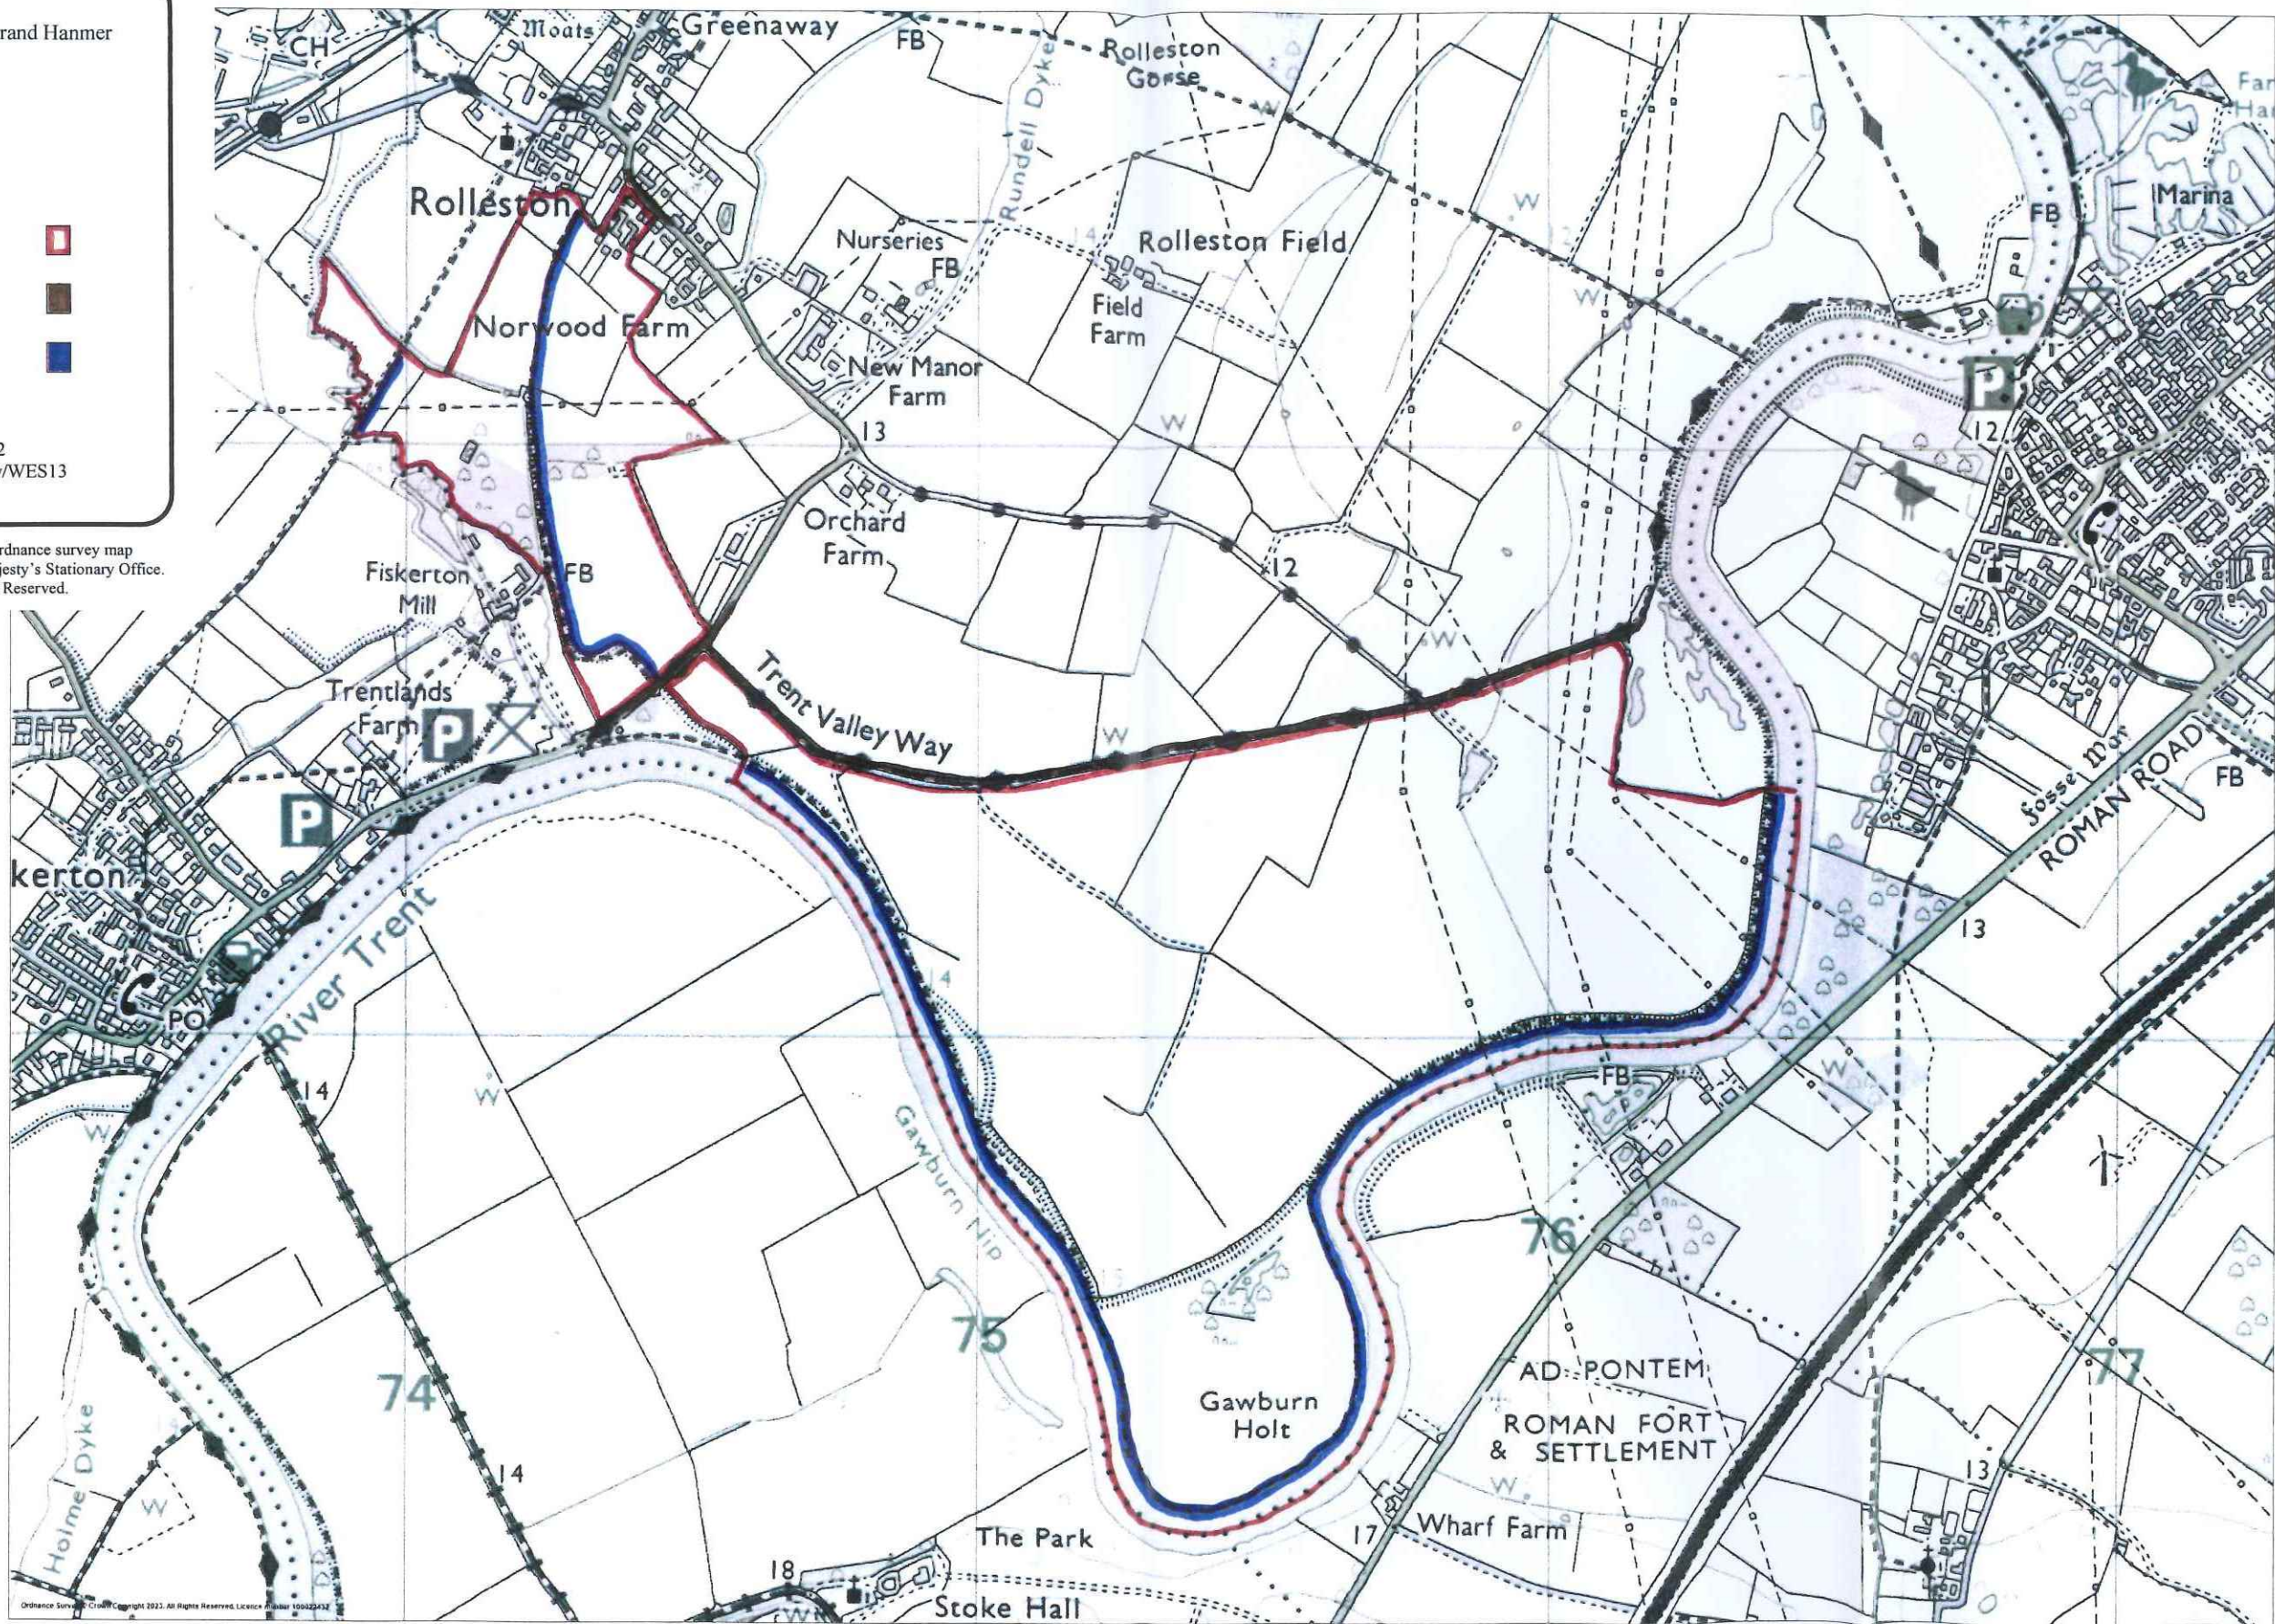

Captain John Henry Warrand Hanmer
Plan 2
Land at Rolleston

- Owned Area
- Highways
- Footpaths

Scale 1: 12500
Licence Number 100022432
Ref. WEC1/law/WES13

Reproduced from the Ordnance Survey map
With the sanction of Her Majesty's Stationary Office.
Crown Copyright Reserved.

RECEIVED
09 NOV 2023
BY: